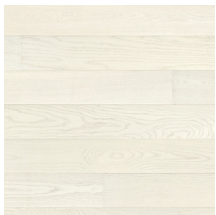

## DESIGN

A collection of floors that highlights the quality of the wood through new and experimental effects on its surface, giving every board a touch of the extraordinary.

PRODUCT DATA	Material code	Size (mm)			Pattern	Surface treatment	Surface effect	Bevel (2 side)	Stained	DoP no.
		Thickness	Width	Length						
Play Ash Ivory Plank	41006008	13	162	2 000	1-strip	Proteco Natura	-	Minibevel	Yes	0190-0103
Play Oak Winter Plank	7876007	14	162	2 000	1-strip	Proteco Natura	Brushed	Handmade bevel	Yes	0190-0105
	7876025	14	162	2 200	1-strip	Proteco Natura	Brushed	Handmade bevel	Yes	0190-0105
	7876024	14	162	2 520	1-strip	Proteco Natura	Brushed	Handmade bevel	Yes	0190-0105
Play Oak Autumn Plank	7876098	14	162	2 200	1-strip	Proteco Natura	Brushed	Handmade bevel	Yes	0190-0105
Play Oak Java Plank	7885003	14	162	2 000	1-strip	Proteco Natura	Brushed, heat treated	Minibevel	No	0190-0105
	7885004	14	162	2 200	1-strip	Proteco Natura		Minibevel	No	0190-0105
Play Oak Marble Plank	7876043	14	162	2 000	1-strip	Proteco Natura	Brushed	Minibevel	Yes	0190-0105
	7876009	14	162	2 200	1-strip	Proteco Natura	Brushed	Minibevel	Yes	0190-0105
Play Oak Charcoal Plank	7876106	14	162	2 000	1-strip	Proteco Natura	Brushed	Minibevel	Yes	0190-0105
Play Oak Black Plank	7876082	14	162	2 000	1-strip	Proteco Natura	Brushed	Minibevel	Yes	0190-0105
	7876081	14	162	2 200	1-strip	Proteco Natura	Brushed	Minibevel	Yes	0190-0105
Play Oak Black TreS	7870035	14	194	2 281	3-strip	Proteco Natura	Brushed	-	Yes	0190-0105
Play Oak Shipdeck Plank	7876107	14	162	2 200	1-strip	Proteco Natura	Brushed	Maxibevel	Yes	0190-0105
Play Oak Fade Plank	7876108	14	162	1 245	1-strip	Proteco Natura	Brushed	Minibevel	Yes	0190-0105