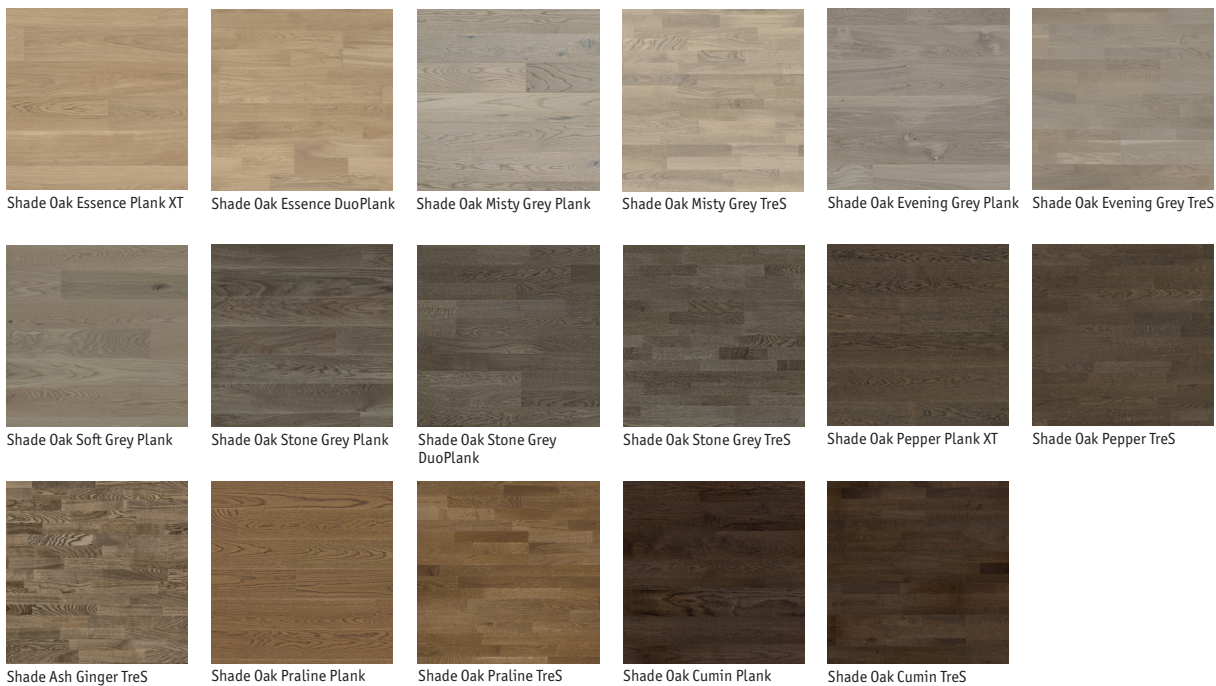

PRODUCT DATA	Material code	Size (mm)			Pattern	Surface treatment	Surface effect	Bevel (2 side)	Stained	DoP no.
		Thickness	Width	Length						
Shade Oak Essence Plank XT	7877050	14	190	2 200	1-strip	Proteco Natura	Brushed	Minibevel	Yes	0190-0105
Shade Oak Essence DuoPlank	8727009	13	194	2 281	2-strip	Proteco Natura	Brushed	-	Yes	0020-0104
Shade Oak Misty Grey Plank	7876085	14	162	2 520	1-strip	Proteco Natura	Brushed	Minibevel	Yes	0190-0105
	7876084	14	162	2 200	1-strip	Proteco Natura	Brushed	Minibevel	Yes	0190-0105
Shade Oak Misty Grey TreS	7870052	14	194	2 281	3-strip	Proteco Natura	-	-	Yes	0020-0106
Shade Oak Evening Grey Plank	7876101	14	162	2 200	1-strip	Proteco Natura	Brushed	Minibevel	Yes	0190-0105
	7876087	14	162	2 000	1-strip	Proteco Natura	Brushed	Minibevel	Yes	0190-0105
Shade Oak Evening Grey TreS	7870065	14	194	2 281	3-strip	Proteco Natura	Brushed	-	Yes	0020-0106
Shade Oak Soft Grey Plank	7878010	13	162	2 000	1-strip	Proteco Natura	Brushed	Minibevel	Yes	0190-0103
Shade Oak Stone Grey Plank	7876088	14	162	2 000	1-strip	Proteco Natura	Brushed	Minibevel	Yes	0190-0105
Shade Oak Stone Grey DuoPlank	8727006	13	194	2 281	2-strip	Proteco Natura	Brushed	-	Yes	0020-0104
Shade Oak Stone Grey TreS	7870053	14	194	2 281	3-strip	Proteco Natura	Brushed	-	Yes	0020-0106
Shade Oak Pepper Plank XT	7877051	14	190	2 000	1-strip	Proteco Natura	Brushed	Minibevel	Yes	0190-0105
Shade Oak Pepper TreS	7870064	14	194	2 281	3-strip	Proteco Natura	Brushed	-	Yes	0020-0106
Shade Ash Ginger TreS	7965011	14	194	2 281	3-strip	Proteco Natura	-	-	Yes	0020-0106
Shade Oak Praline Plank	7876091	14	162	2 200	1-strip	Proteco Natura	Brushed	Minibevel	Yes	0190-0105
	7876095	14	162	2 000	1-strip	Proteco Natura	Brushed	Minibevel	Yes	0190-0105
Shade Oak Praline TreS	7870037	14	194	2 281	3-strip	Proteco Natura	Brushed	-	Yes	0020-0106
Shade Oak Cumin Plank	7876089	14	162	2 200	1-strip	Proteco Natura	-	Minibevel	Yes	0190-0105
	7876090	14	162	2 000	1-strip	Proteco Natura	-	Minibevel	Yes	0190-0105
Shade Oak Cumin TreS	7870036	14	194	2 281	3-strip	Proteco Natura	-	-	Yes	0190-0105

The pictures only present the color of the floor. For more details regarding grading and variations see the Grading Book or www.tarkett.com
Tarkett's international range of floors comprises many different products. Some of these may not be for sale in your country. Although every care has been taken to reproduce images that reflect the finished product, the quality of monitor and printer and the nature of wood results in variations in the color and structure of individual planks.
For further and latest information please visit www.tarkett.com